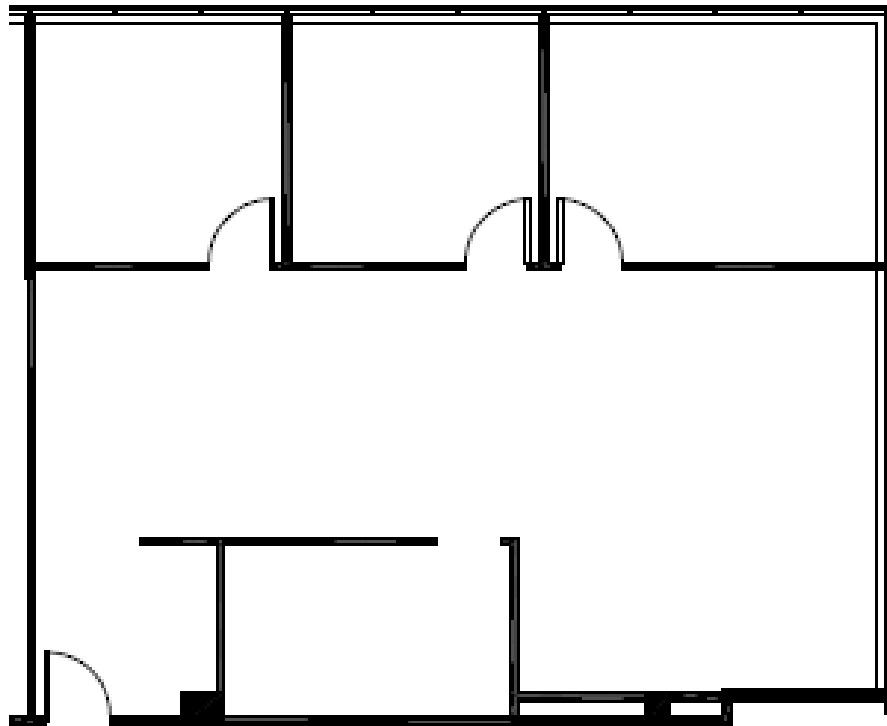

Spring Valley Business Center
1055-1059 South Sherman

Suite 1057-145

Approximately 1,233 Rentable Square Feet

SPACE AVAILABLE

For more lease information contact us:

972-788-4988

www.hi-reit.com