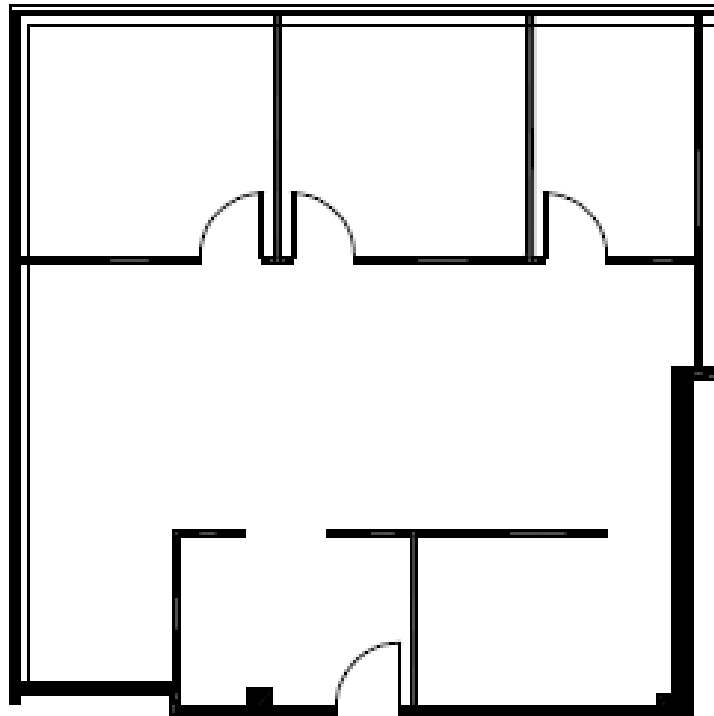

Spring Valley Business Center
1055-1059 South Sherman

Suite 1057-150

Approximately 1,233 Rentable Square Feet

SPACE AVAILABLE

For more lease information contact us:

972-788-4988

www.hi-reit.com