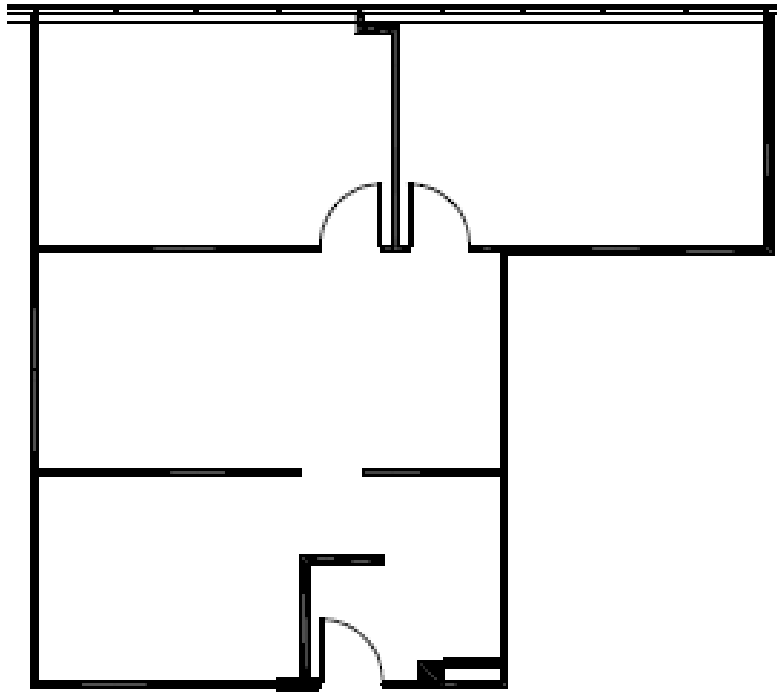

Spring Valley Business Center
1055-1059 South Sherman

Suite 1057-165

Approximately 1,075 Rentable Square Feet

SPACE AVAILABLE

For more lease information contact us:

972-788-4988

www.hi-reit.com