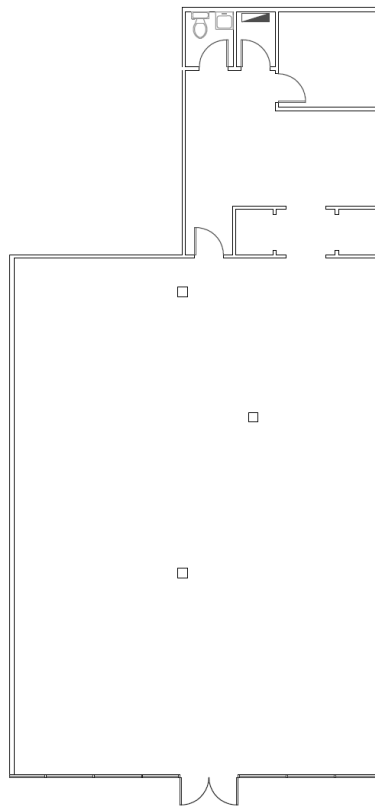

Northeast Square Shopping Center

6 -18 Uvalde Street, Houston, TX 77015

Suite 14B

Approximately 2,545 Rentable Square Feet

SPACE AVAILABLE

For more lease information contact us:

713-467-2222

www.hi-reit.com