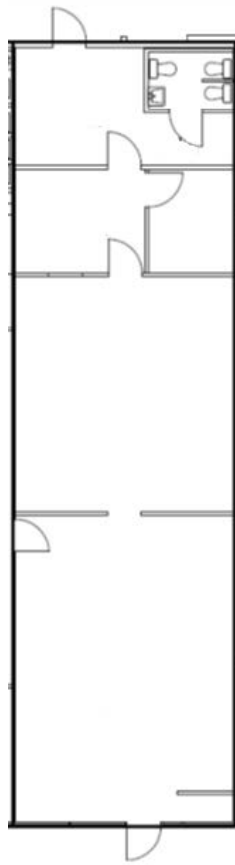

Northeast Square Shopping Center

6 -18 Uvalde Street, Houston, TX 77015

Suite 6C

Approximately 1,400 Rentable Square Feet

SPACE AVAILABLE

For more lease information contact us:

713-467-2222

www.hi-reit.com