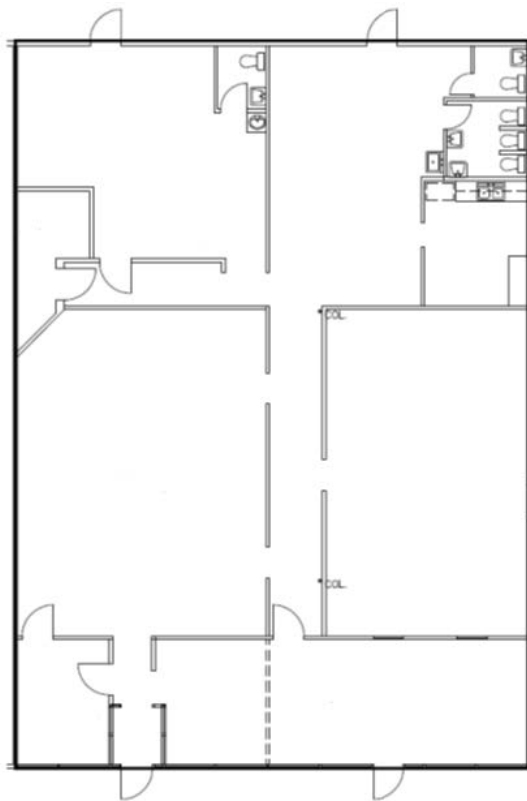

Northeast Square Shopping Center

6 -18 Uvalde Street, Houston, TX 77015

## Suite 6D

Approximately 3,659 Rentable Square Feet

**SPACE AVAILABLE**

For more lease information contact us:

**713-467-2222**

**[www.hi-reit.com](http://www.hi-reit.com)**