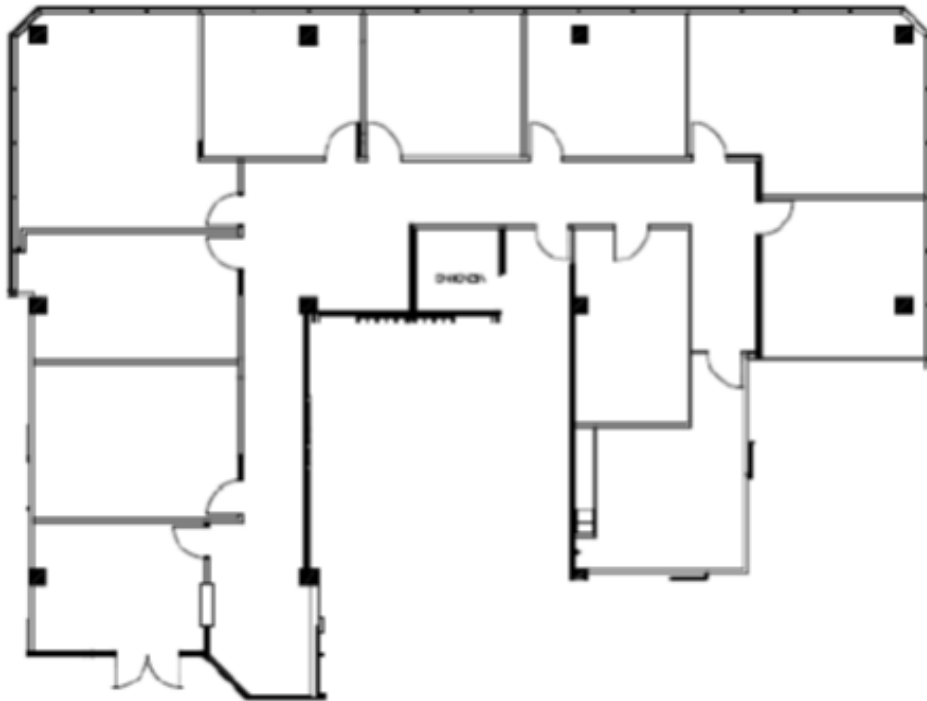

HARTMAN

616 FM 1960

Houston, TX 77090

Suite 400

Approximately 4,282 Rentable Square Feet

SPACE AVAILABLE

For more lease information contact us:

713-467-2222