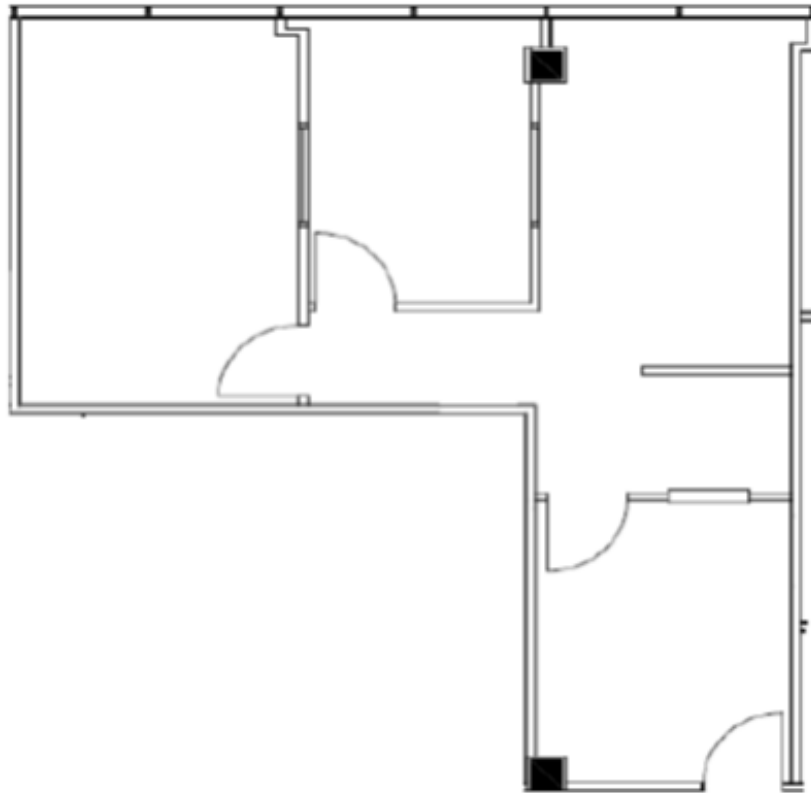

HARTMAN

616 FM 1960

Houston, TX 77090

Suite 415

Approximately 767 Rentable Square Feet

SPACE AVAILABLE

For more lease information contact us:

713-467-2222