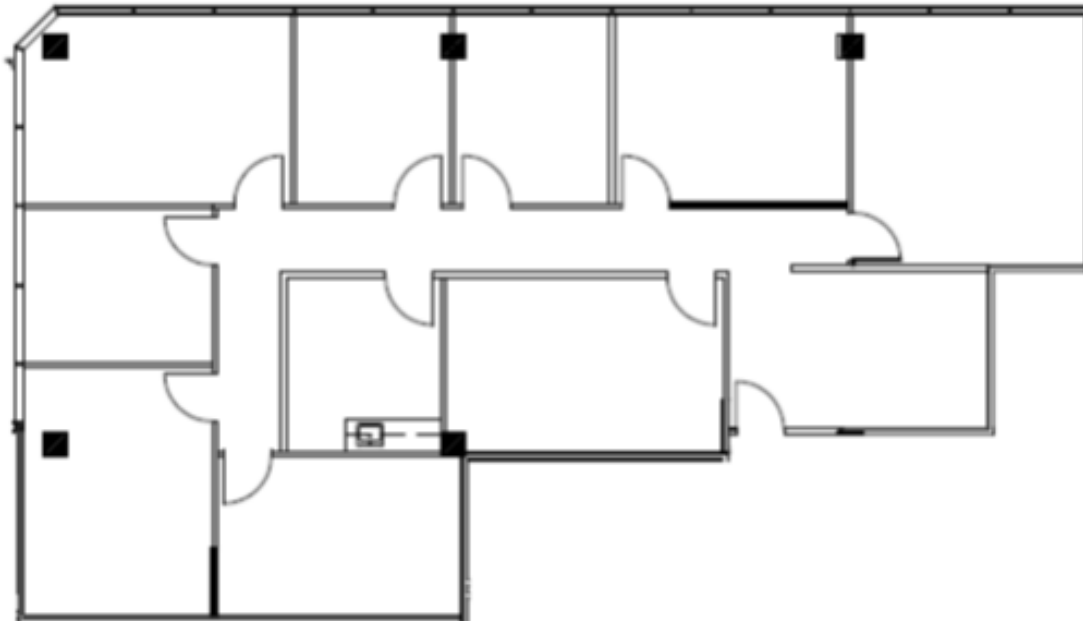

HARTMAN

616 FM 1960

Houston, TX 77090

Suite 475

Approximately 2,444 Rentable Square Feet

SPACE AVAILABLE

For more lease information contact us:

713-467-2222