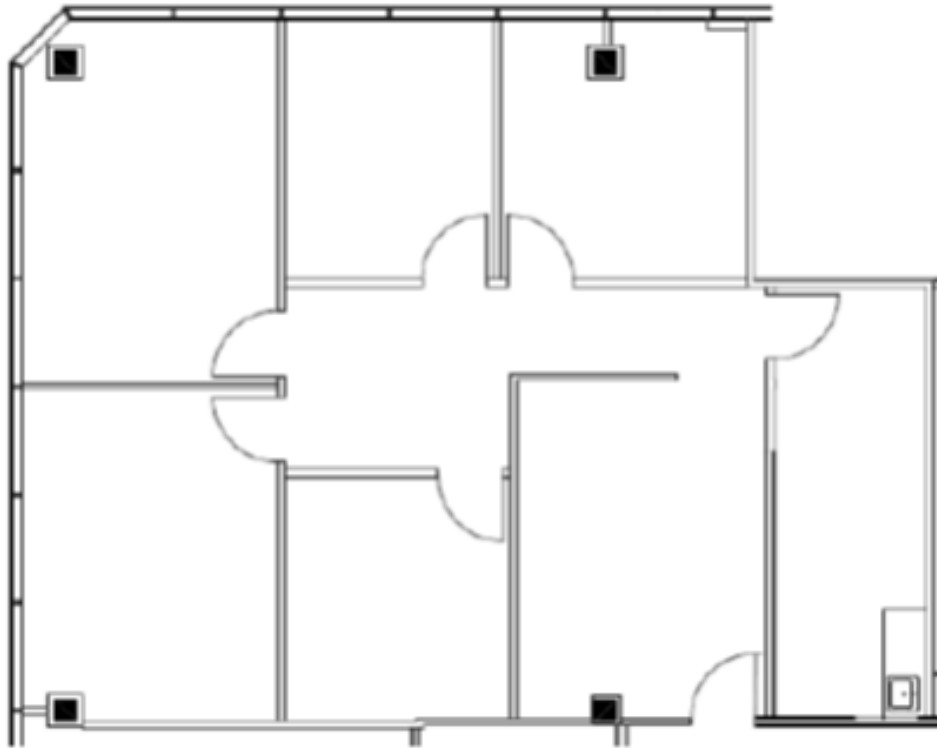

HARTMAN

616 FM 1960

Houston, TX 77090

Suite 528

Approximately 1,500 Rentable Square Feet

SPACE AVAILABLE

For more lease information contact us:

713-467-2222