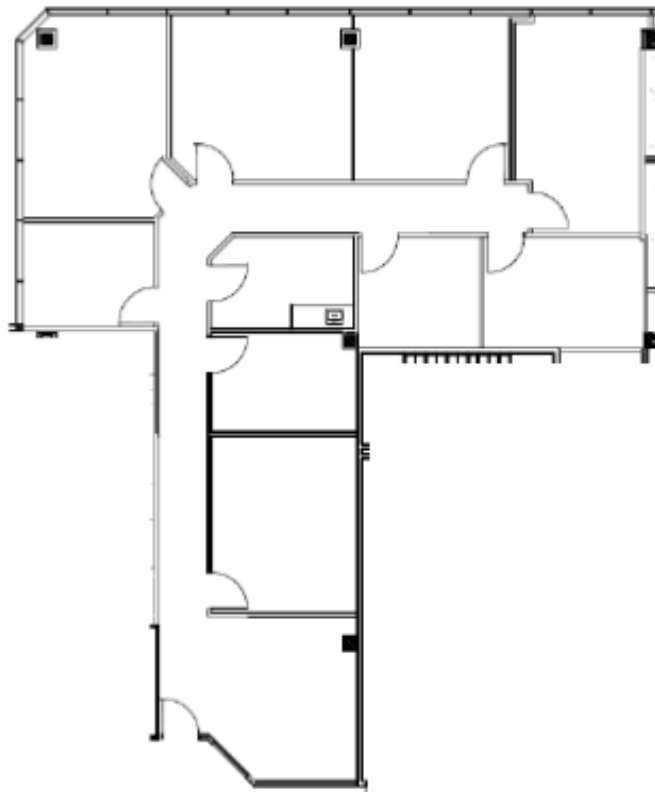

HARTMAN

616 FM 1960

Houston, TX 77090

Suite 530

Approximately 2,323 Rentable Square Feet

SPACE AVAILABLE

For more lease information contact us:

713-467-2222