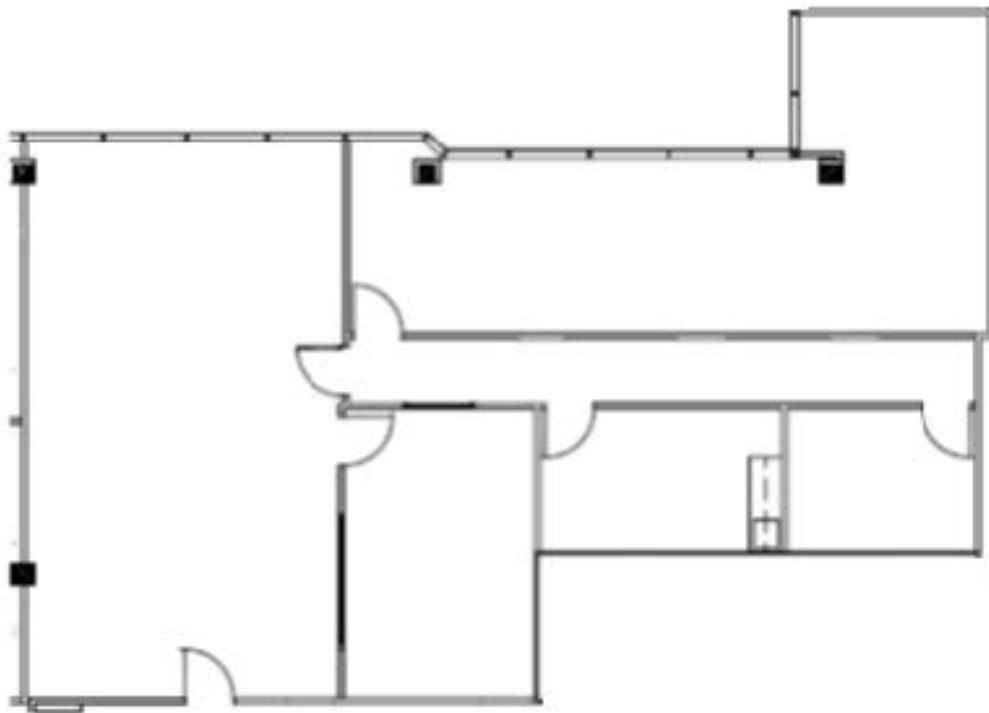

HARTMAN

616 FM 1960

Houston, TX 77090

Suite 685

Approximately 2,270 Rentable Square Feet

SPACE AVAILABLE

For more lease information contact us:

713-467-2222