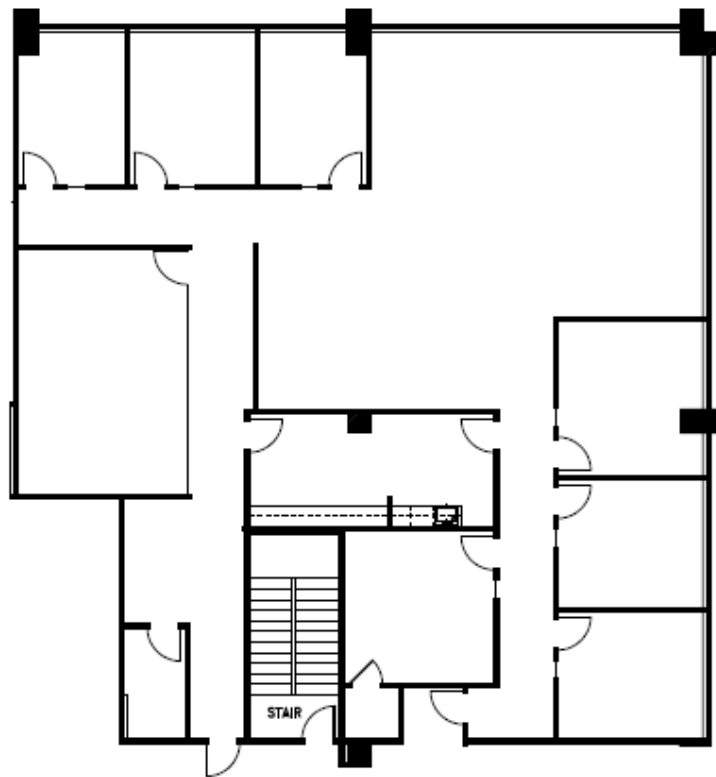

# Gateway Tower

8111 LBJ Freeway, Dallas, TX

## Suite 1425

Approximately 4,191 Rentable Square Feet