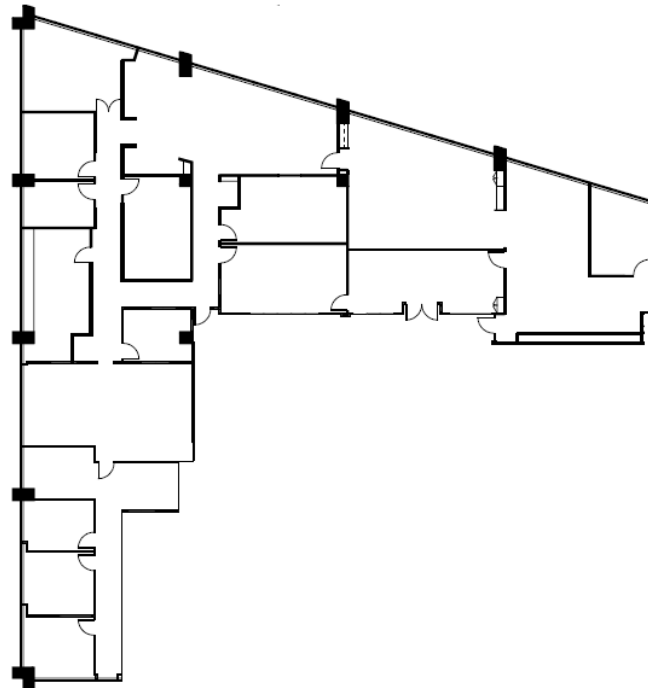

HARTMAN

Gateway Tower

8111 LBJ Freeway, Dallas, TX

Suite 1500

Approximately 7,941 Rentable Square Feet

SPACE AVAILABLE

For more lease information contact us:

972-788-4988