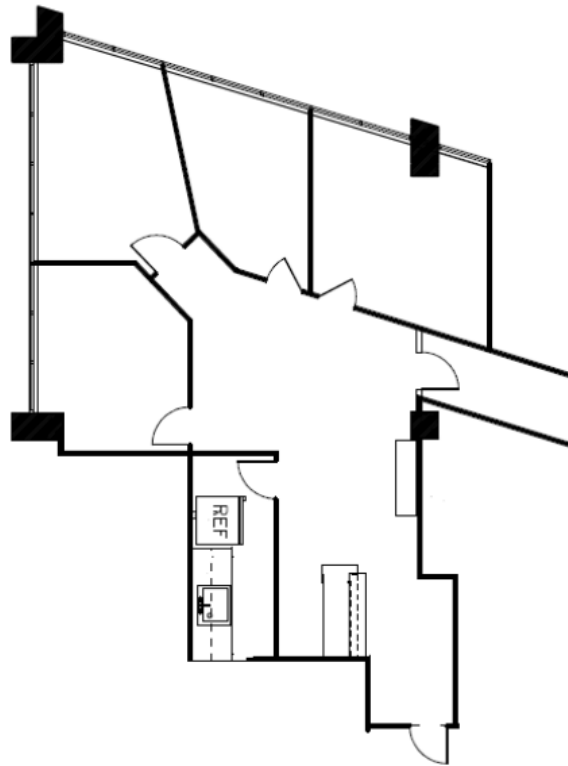

Gateway Tower

8111 LBJ Freeway

Suite 1250

Approximately 1,651 Rentable Square Feet

SPACE AVAILABLE

For more lease information contact us:

972-788-4988

www.hi-reit.com