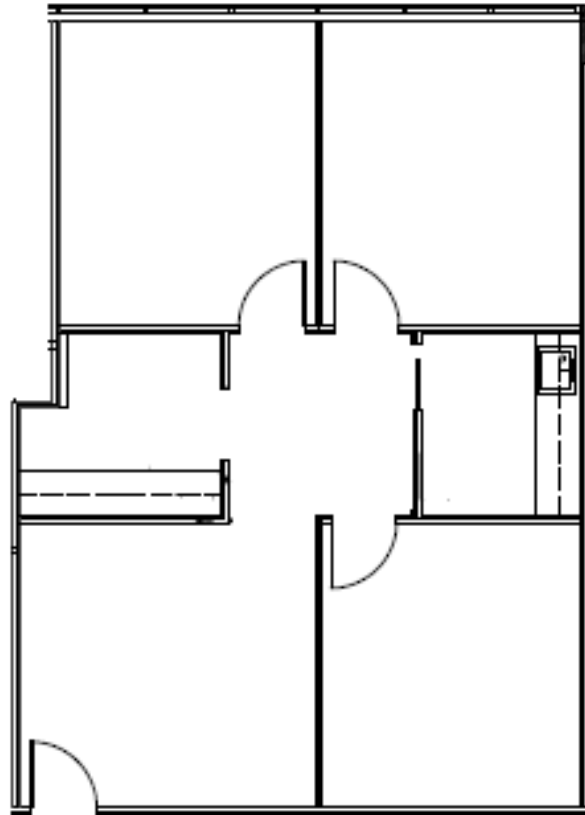

# Gateway Tower

8111 LBJ Freeway

## Suite 655

Approximately 1,047 Rentable Square Feet