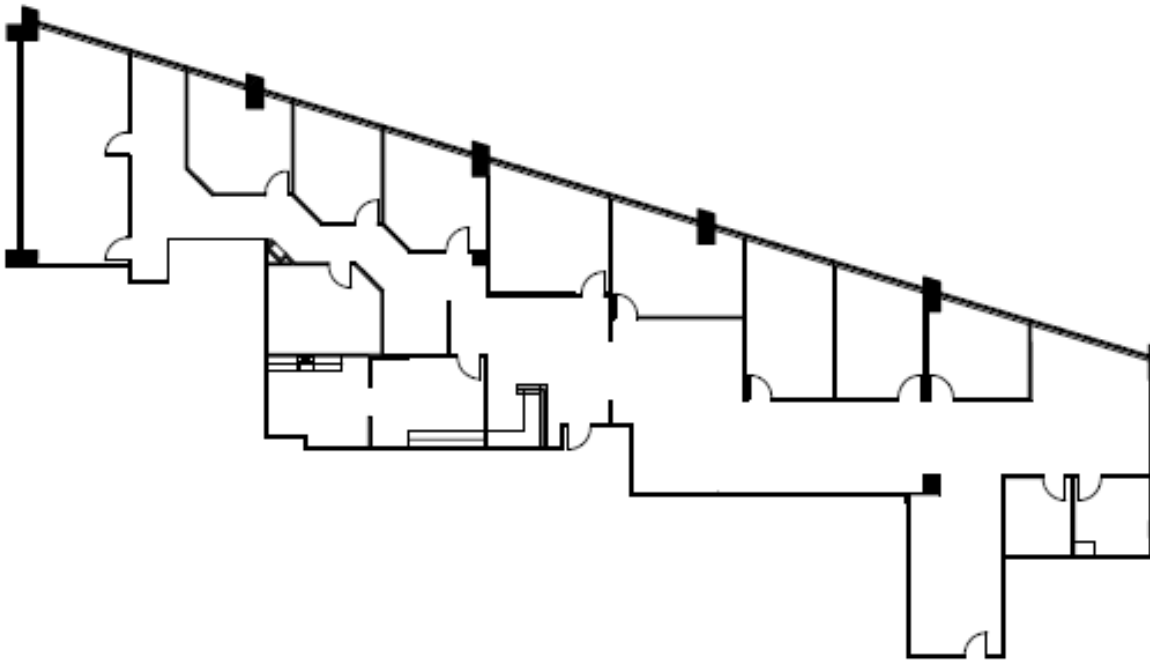

# Gateway Tower

8111 LBJ Freeway, Dallas, TX

## Suite 300

Approximately 6,109 Rentable Square Feet