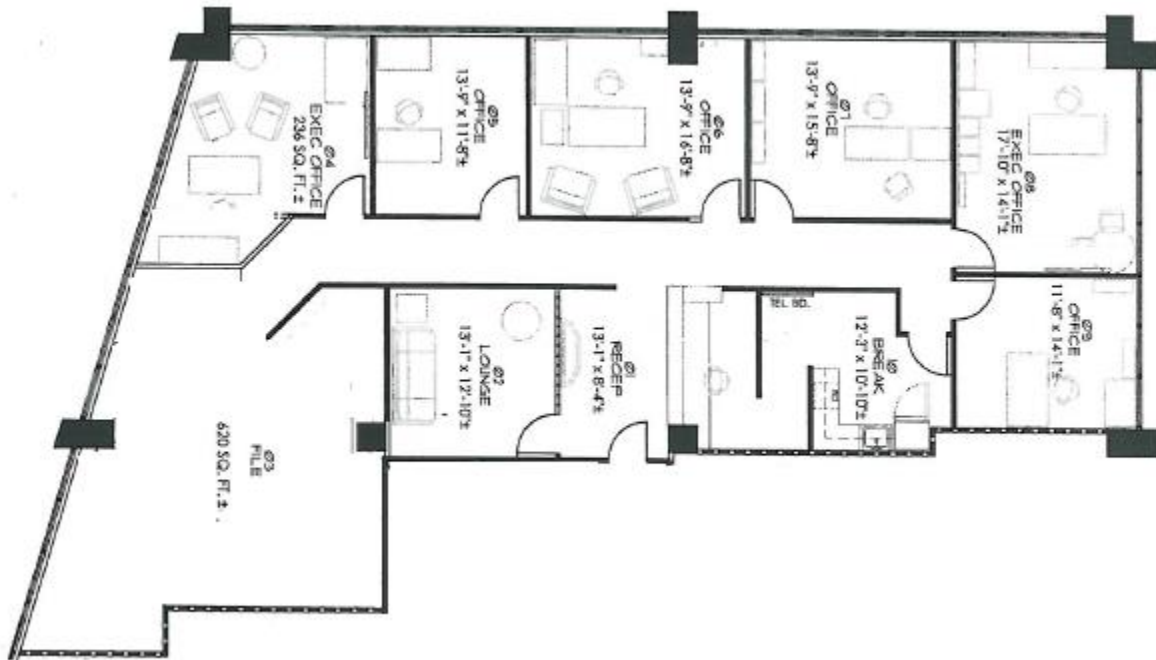

## Suite 800

Approximately 3,261 Rentable Square Feet