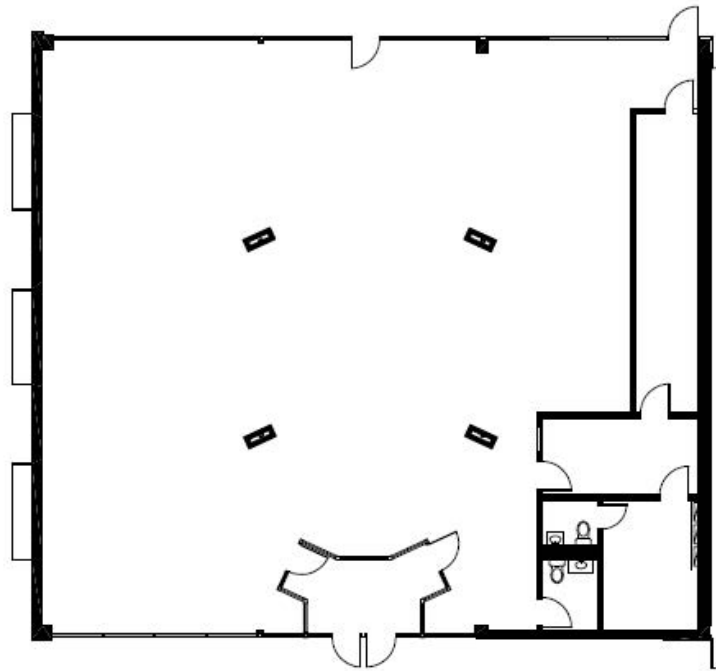

Richardson Heights

100 South Central Expressway, Richardson, TX

Suite 052

Approximately 4,290 Rentable Square Feet

SPACE AVAILABLE

For more lease information contact us:

972-788-4988

www.hi-reit.com