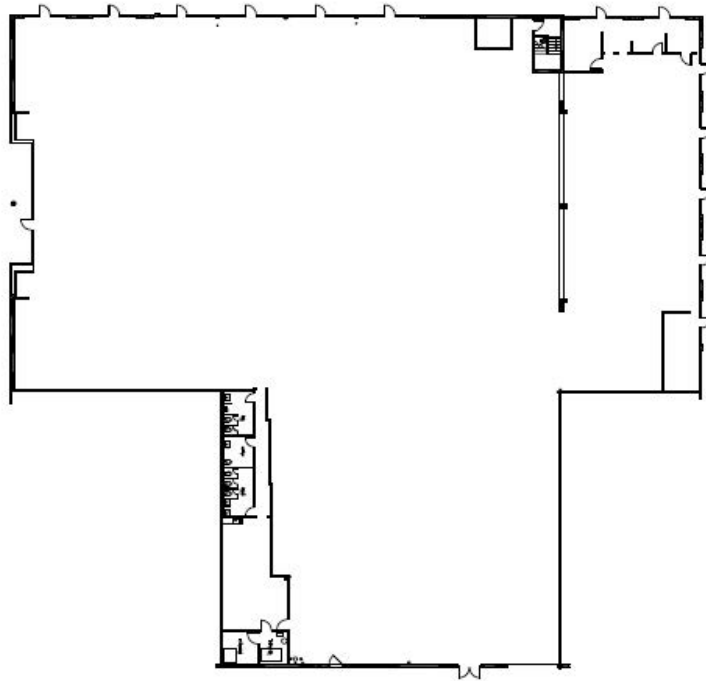

Richardson Heights

100 South Central Expressway, Richardson, TX

Suite 070

Approximately 29,713 Rentable Square Feet

SPACE AVAILABLE

For more lease information contact us:

972-788-4988

www.hi-reit.com