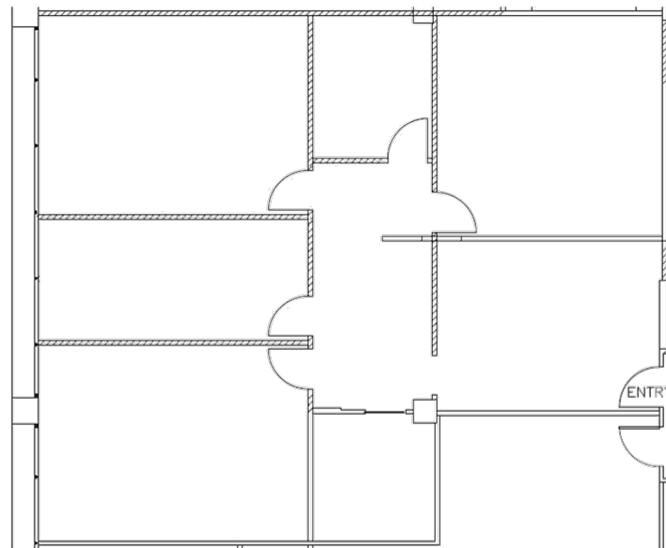

3100 Wesleyan

Houston, TX 77027

Suite 210

Approximately 1985 Rentable Square Feet

SPACE AVAILABLE

For more lease information contact us:

713-467-2222

www.hi-reit.com