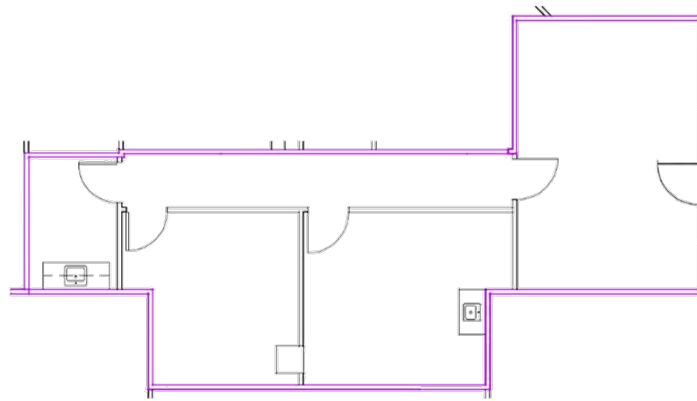

3100 Wesleyan

Houston, TX 77027

Suite 380

Approximately 963 Rentable Square Feet

SPACE AVAILABLE

For more lease information contact us:

713-467-2222

www.hi-reit.com