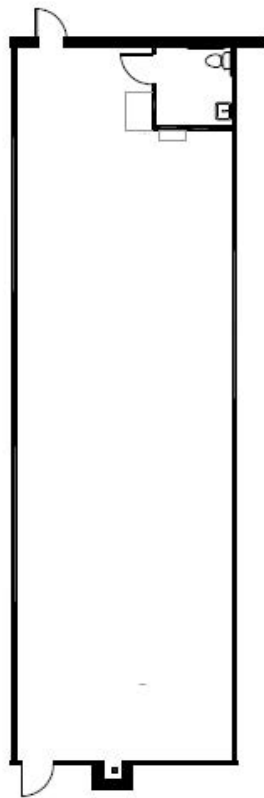

HARTMAN

# Prestonwood Park

6505-6509 West Park Blvd, Plano, TX

## Suite 105

Approximately 1,447 Rentable Square Feet