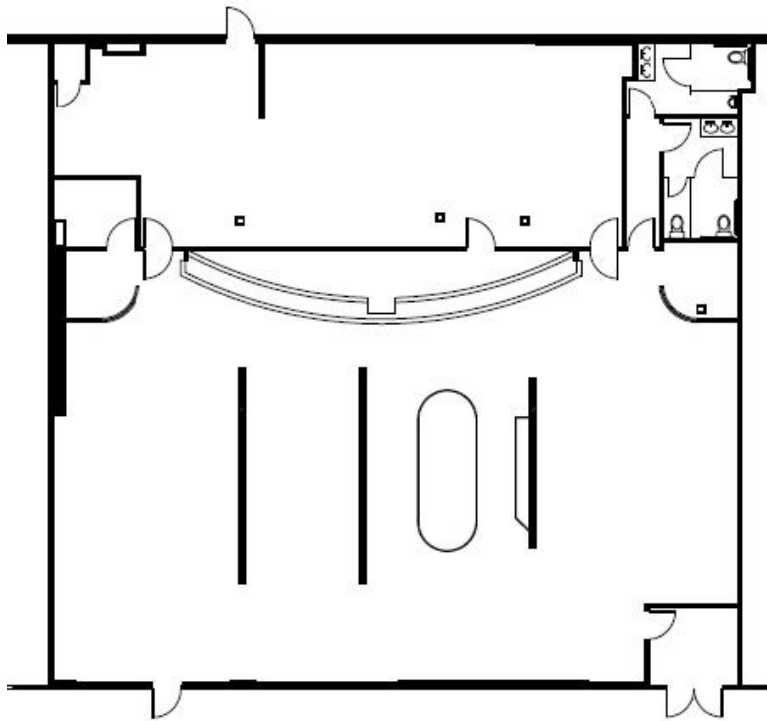

HARTMAN

Prestonwood Park

6505-6509 West Park Blvd, Plano, TX

Suite 150

Approximately 5,328 Rentable Square Feet

SPACE AVAILABLE

For more lease information contact us:

972-788-4988