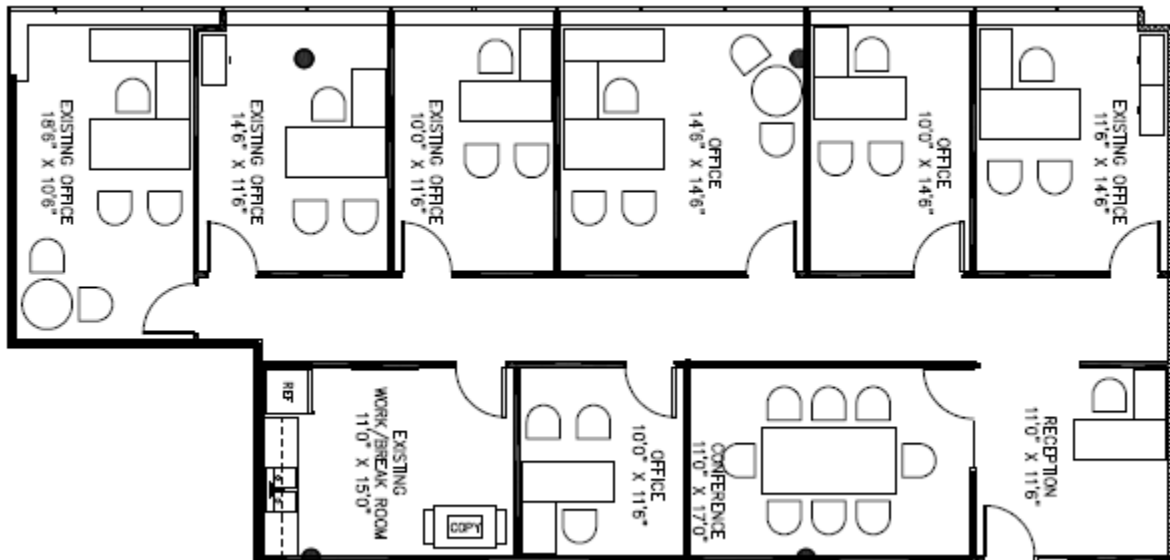

HARTMAN

Bent Tree Green

17300 North Dallas Parkway

Suite # 1045

Approximately 2,710 Rentable Square Feet

SPACE AVAILABLE

For more lease information contact us:

972-788-4988