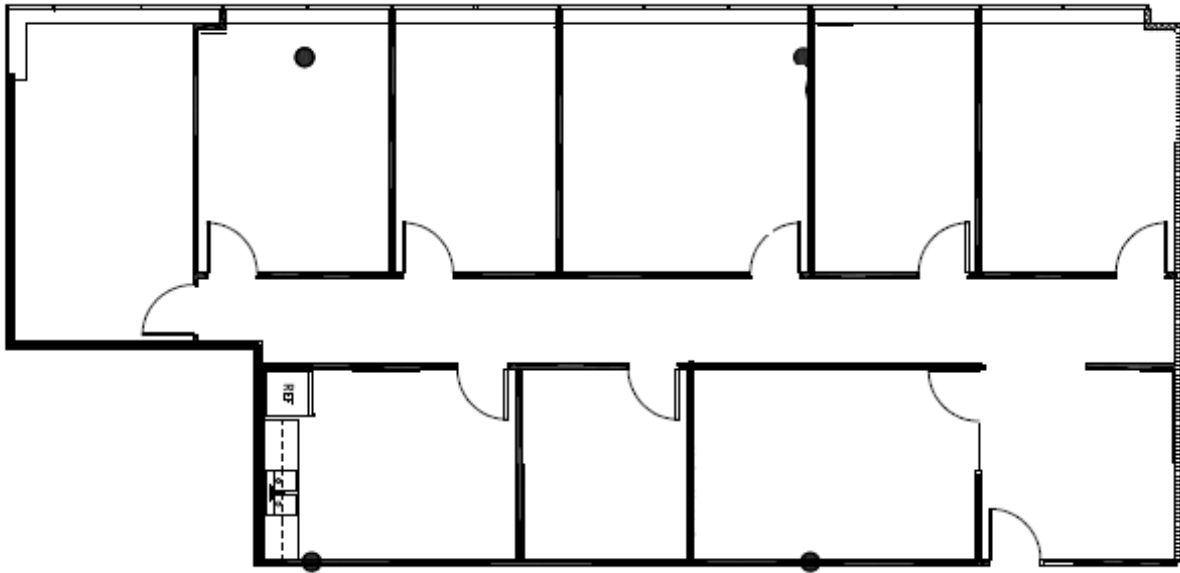

HARTMAN

Bent Tree Green

17300 North Dallas Parkway

Suite 1040

Approximately 2,710 Rentable Square Feet

SPACE AVAILABLE

For more lease information contact us:

972-788-4988