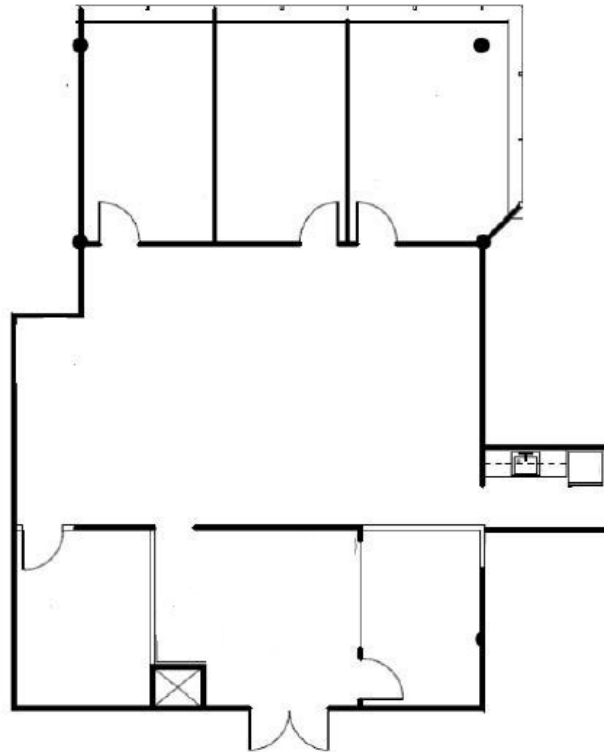

HARTMAN

Bent Tree Green

17300 North Dallas Parkway

Suite 2010

Approximately 2,120 Rentable Square Feet

SPACE AVAILABLE

For more lease information contact us:

972-788-4988