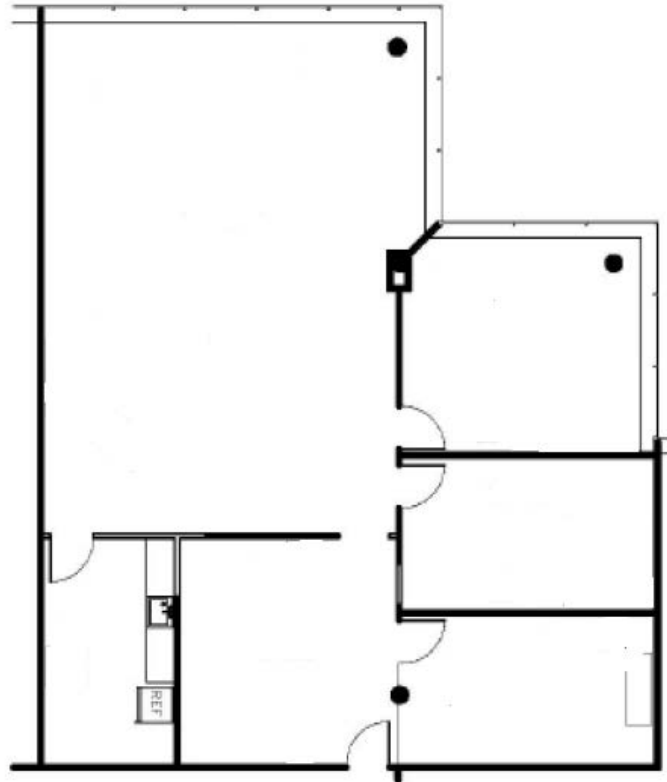

HARTMAN

Bent Tree Green

17300 North Dallas Parkway

Suite 3060

Approximately 2,480 Rentable Square Feet

SPACE AVAILABLE

For more lease information contact us:

972-788-4988