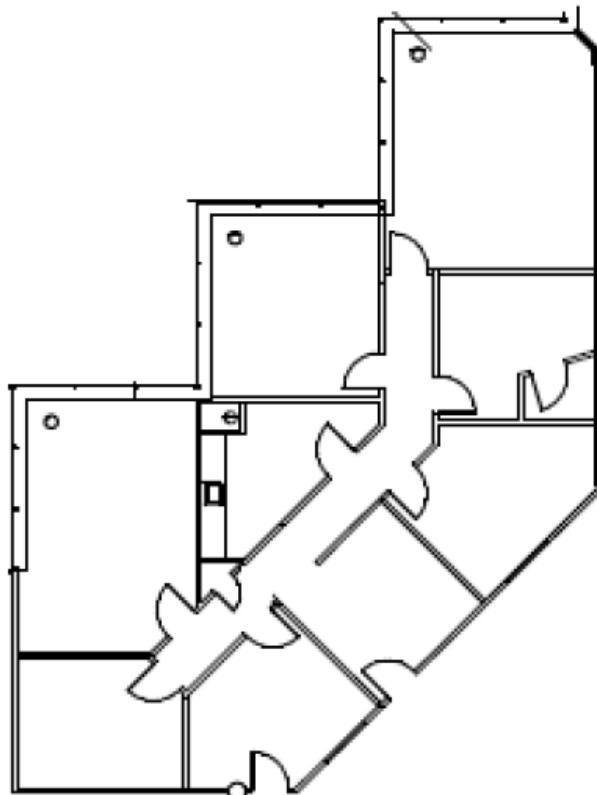

HARTMAN

Bent Tree Green

17300 North Dallas Parkway

Suite 3110

Approximately 2,348 Rentable Square Feet

SPACE AVAILABLE

For more lease information contact us:

972-788-4988