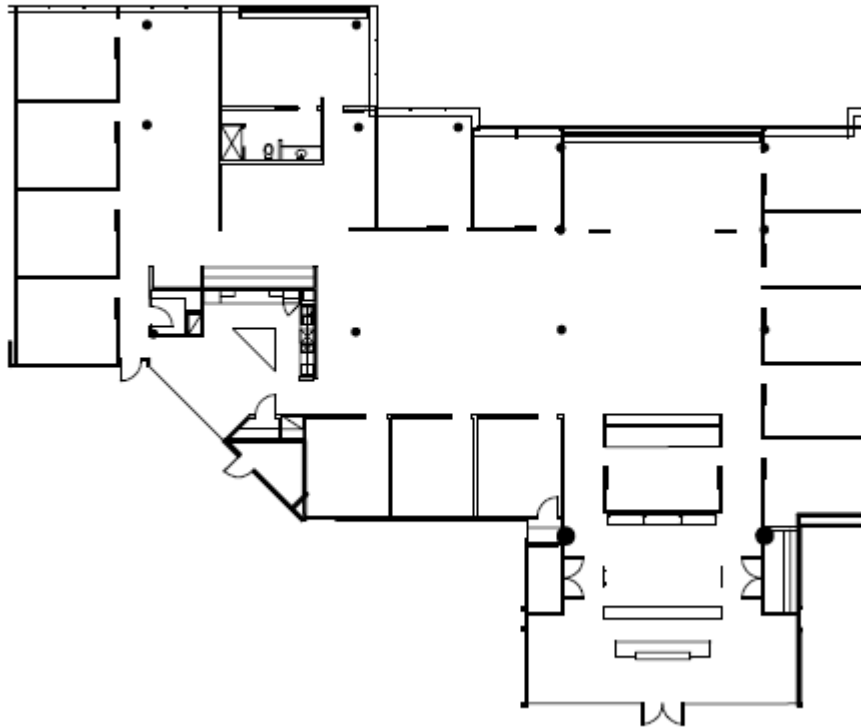

HARTMAN

Bent Tree Green

17300 North Dallas Parkway

Suite 2000

Approximately 11,596 Rentable Square Feet

SPACE AVAILABLE

For more lease information contact us:

972-788-4988