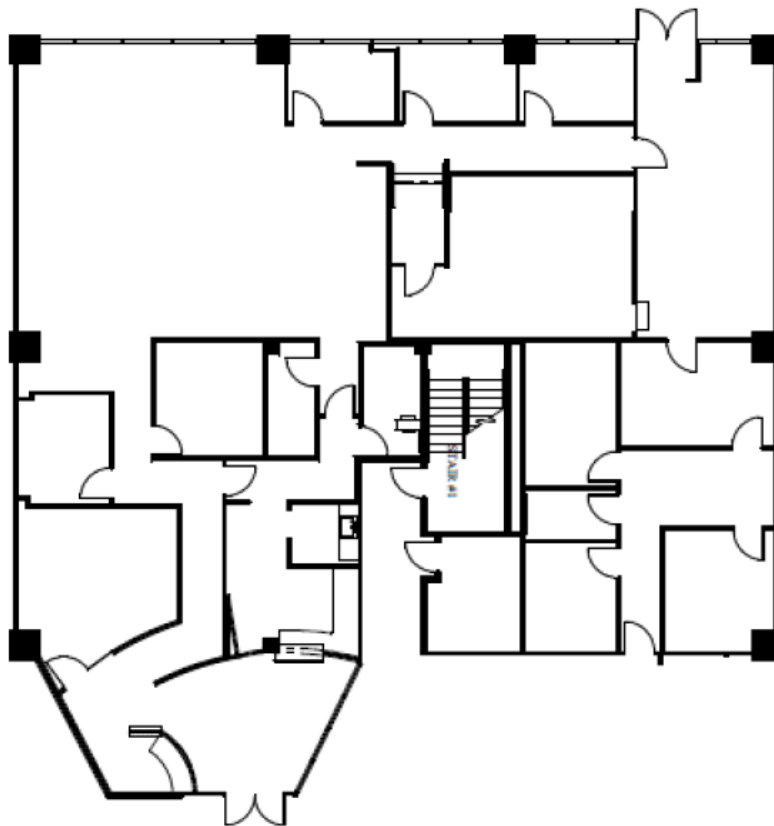

HARTMAN

Parkway Plaza I & II

14110 & 14114 N. Dallas Parkway

Suite 4110 - 100

Approximately 5,376 Rentable Square Feet

SPACE AVAILABLE

For more lease information contact us:

972-788-4988