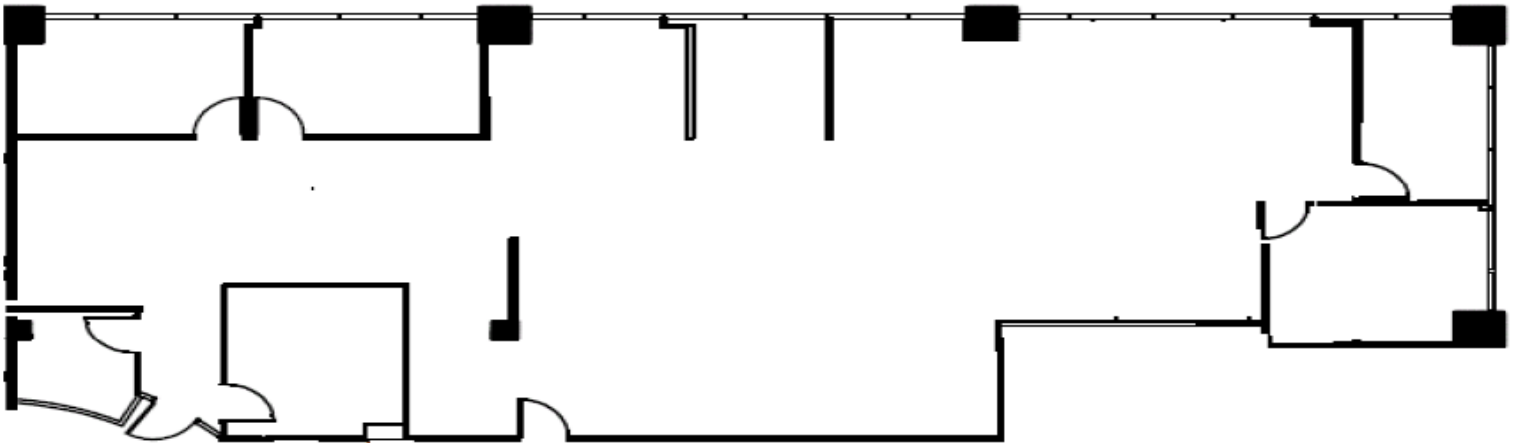

HARTMAN

Parkway Plaza I & II

14110 & 14114 N. Dallas Parkway

Suite 4110 - 125

Approximately 3330 Rentable Square Feet

SPACE AVAILABLE

For more lease information contact us:

972-788-4988