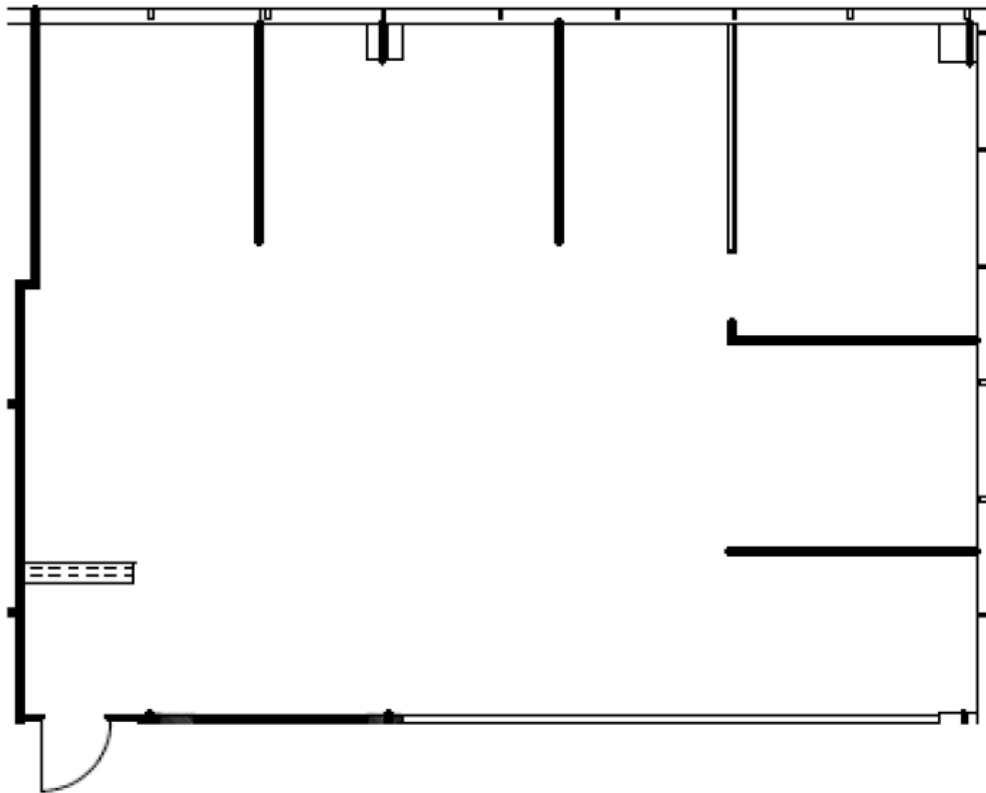

HARTMAN

Parkway Plaza I & II

14110 & 14114 N. Dallas Parkway

Suite 4110 - 260

Approximately 1,440 Rentable Square Feet

SPACE AVAILABLE

For more lease information contact us:

972-788-4988