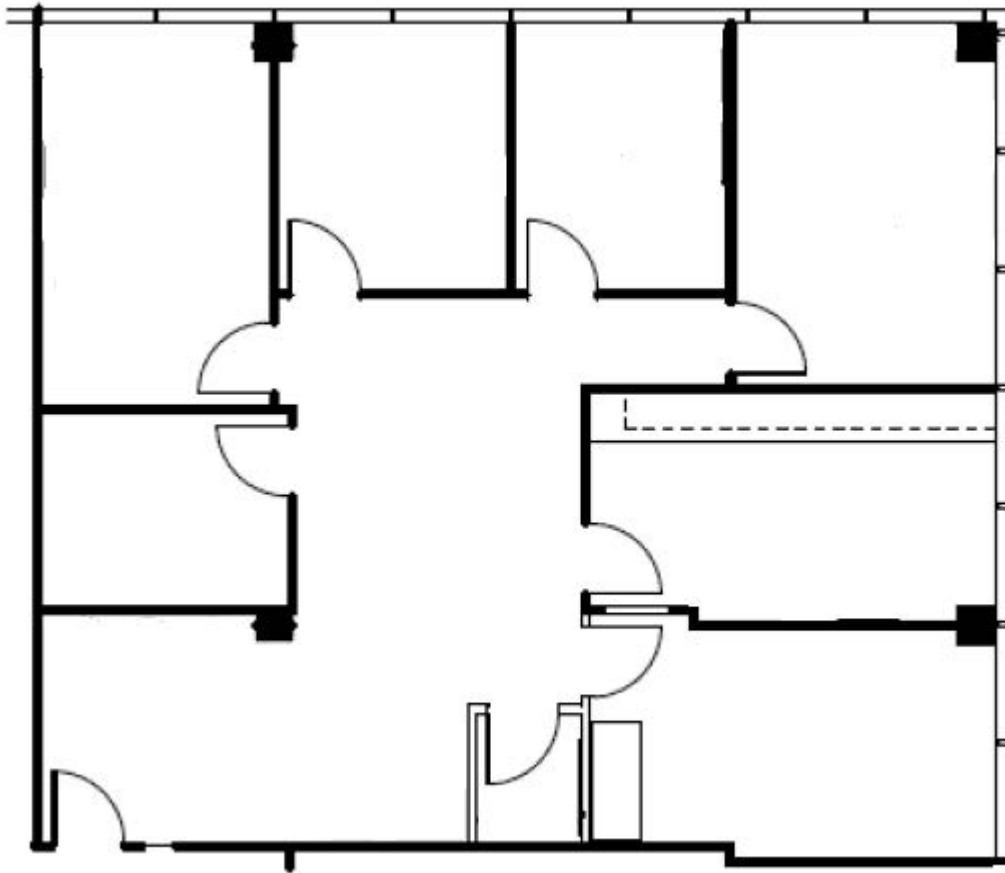

HARTMAN

Parkway Plaza I & II

14110 & 14114 N. Dallas Parkway

Suite 4110 - 270

Approximately 1,696 Rentable Square Feet

For more lease information contact us:

972-788-4988

www.hi-reit.com