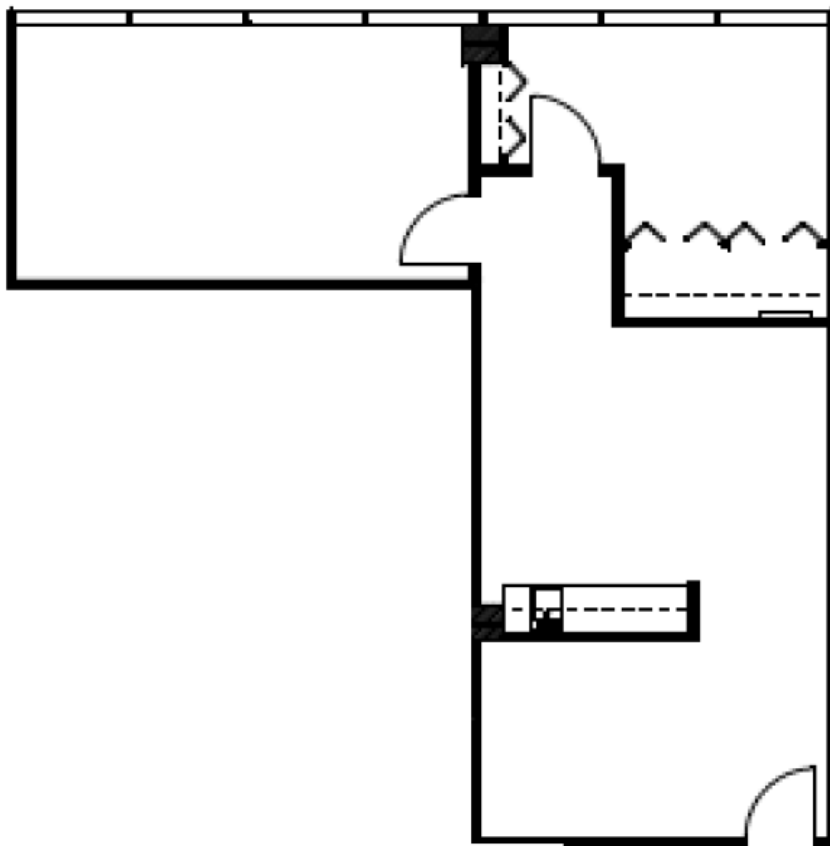

HARTMAN

Parkway Plaza I & II

14110 & 14114 N. Dallas Parkway

Suite 295

Approximately 886 Rentable Square Feet

SPACE AVAILABLE

For more lease information contact us:

972-788-4988