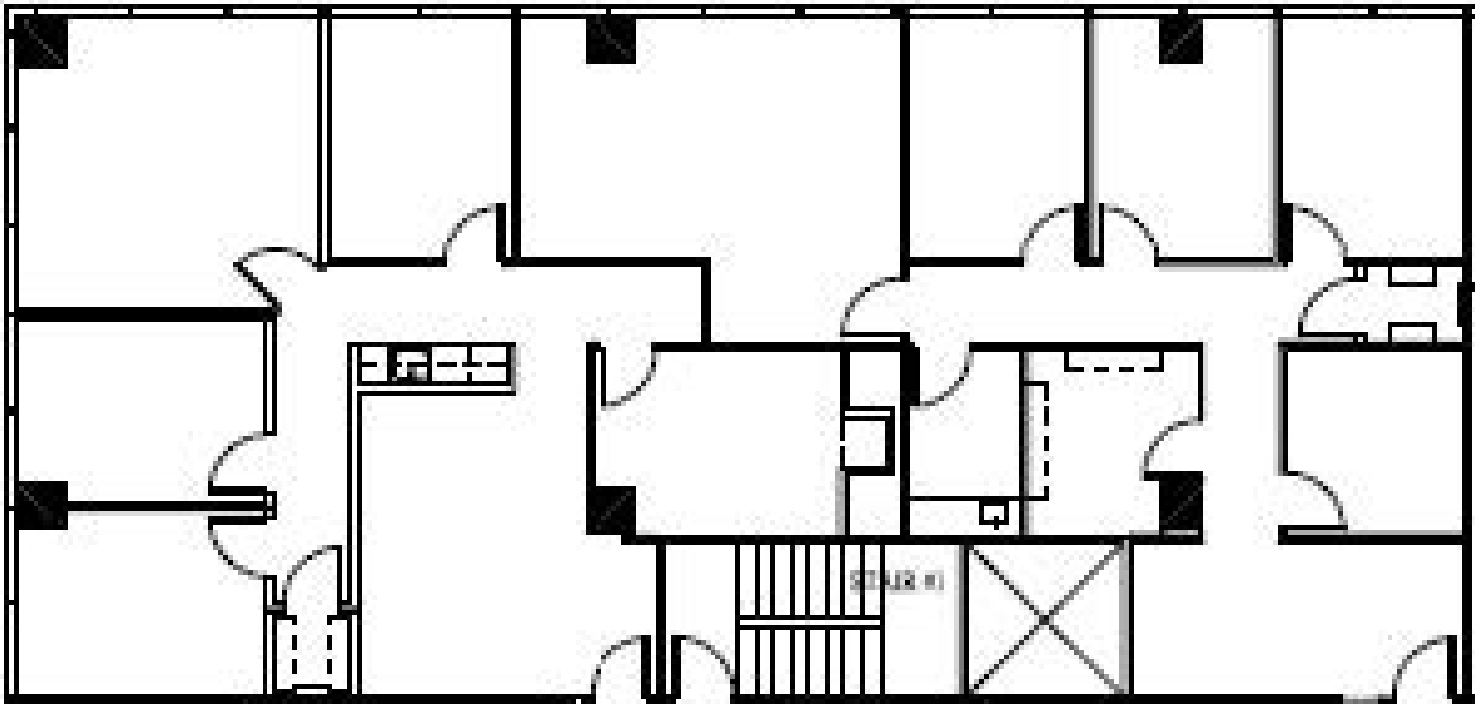

HARTMAN

Parkway Plaza I & II

14110 & 14114 N. Dallas Parkway

Suite 4114 - 320

Approximately 3,018 Rentable Square Feet

SPACE AVAILABLE

For more lease information contact us:

972-788-4988