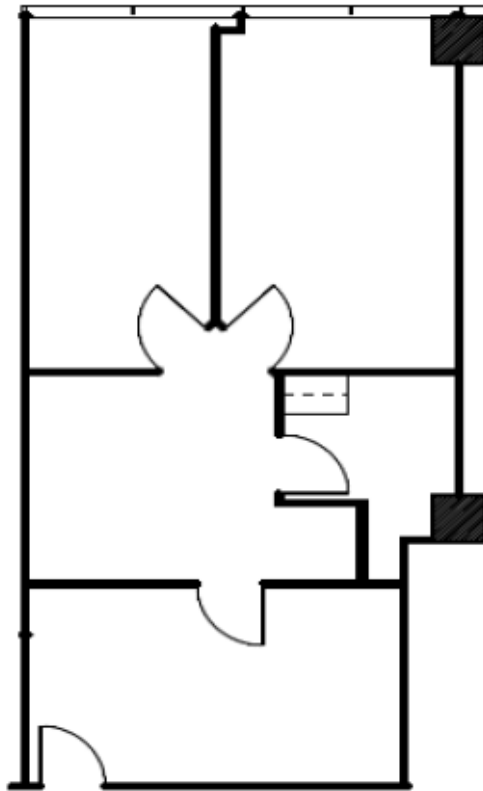

HARTMAN

Parkway Plaza I & II

14110 & 14114 N. Dallas Parkway

Suite 4114 - 460

Approximately 890 Rentable Square Feet

SPACE AVAILABLE

For more lease information contact us:

972-788-4988