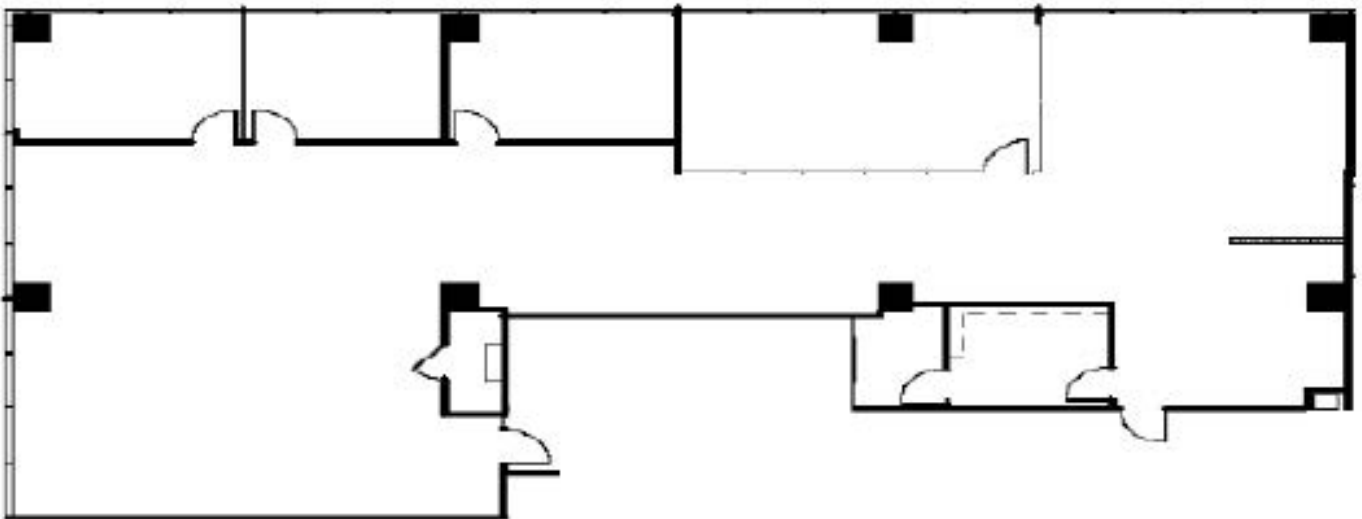

HARTMAN

Parkway Plaza I & II

14110 & 14114 N. Dallas Parkway

Suite 4114 – 605

Approximately 4,113 Rentable Square Feet

SPACE AVAILABLE

For more lease information contact us:

972-788-4988