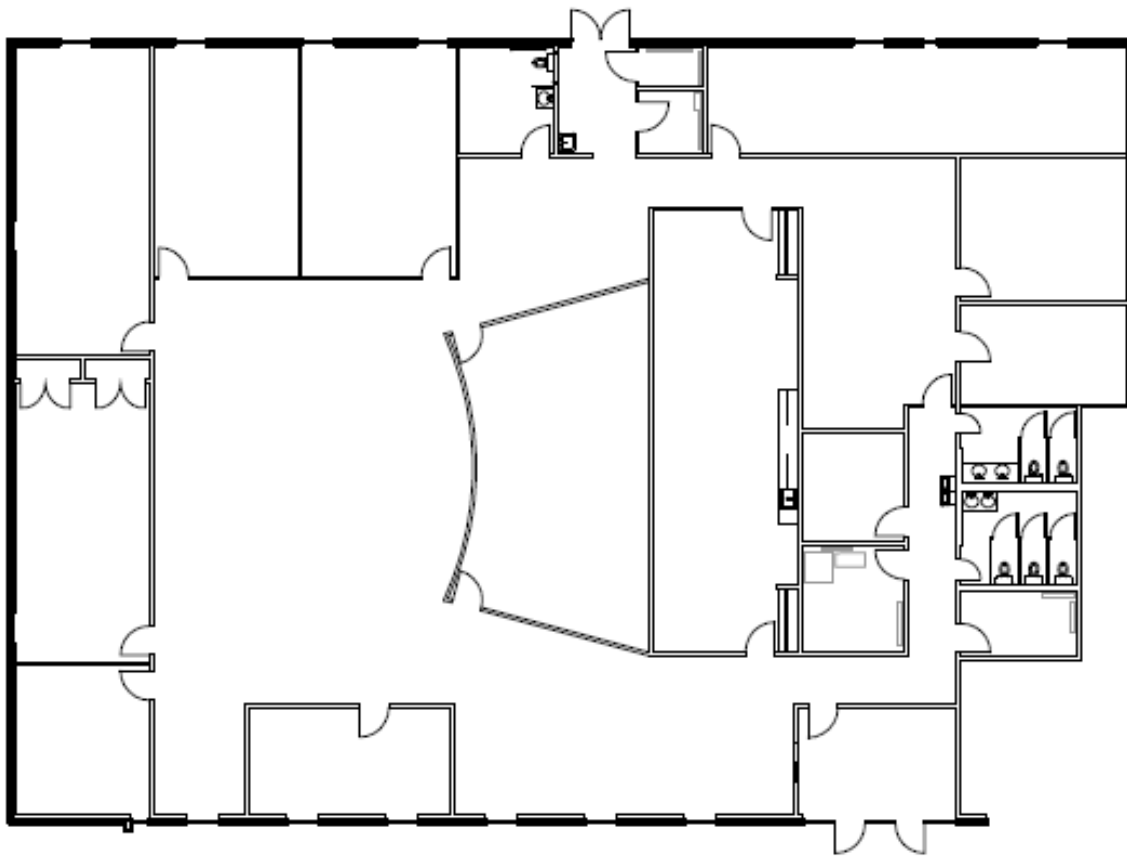

Mitchelldale Business Park
5200 Mitchelldale, Houston, TX

Suite 01A01

Approximately 8,790 Rentable Square Feet

SPACE AVAILABLE

For more lease information contact us:

713-467-2222

www.hi-reit.com