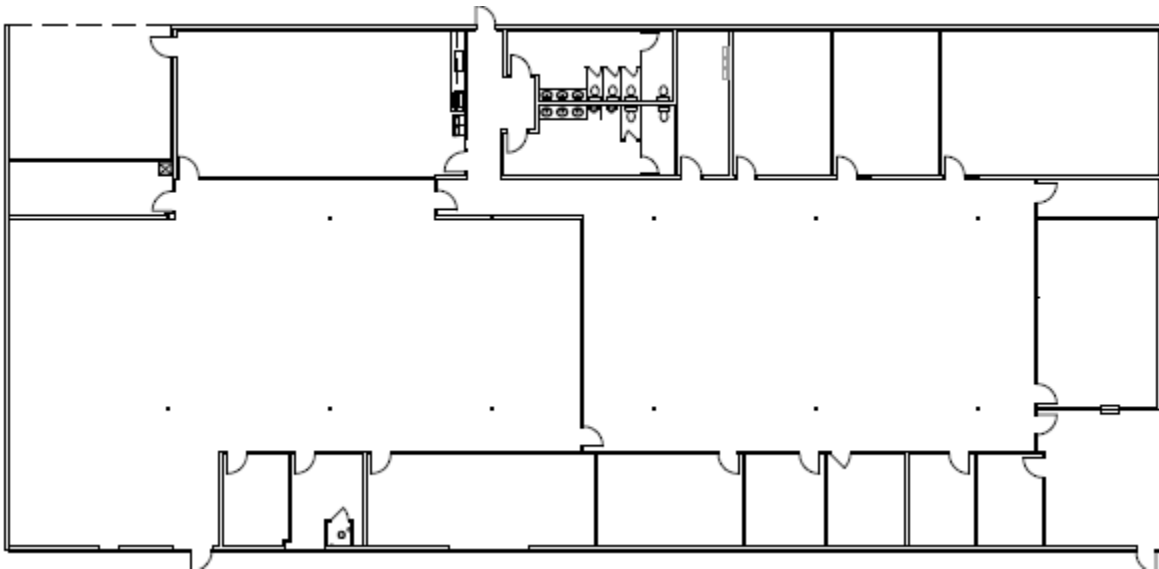

Mitchelldale Business Park
5200 Mitchelldale, Houston, TX

Suite 03C01

Approximately 14,000 Rentable Square Feet

SPACE AVAILABLE

For more lease information contact us:

713-467-2222

www.hi-reit.com