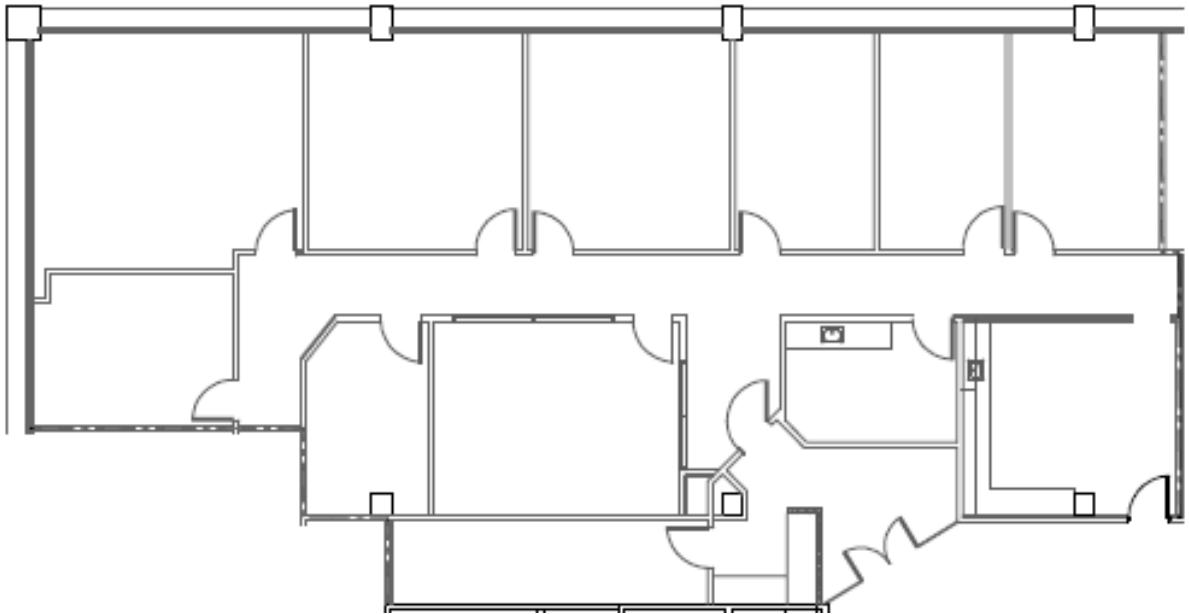

HARTMAN

Energy Plaza I & II

8610 & 8620 North New Braunfels

Suite N200

Approximately 3,646 Rentable Square Feet

SPACE AVAILABLE

For more lease information contact us:

210-714-5548