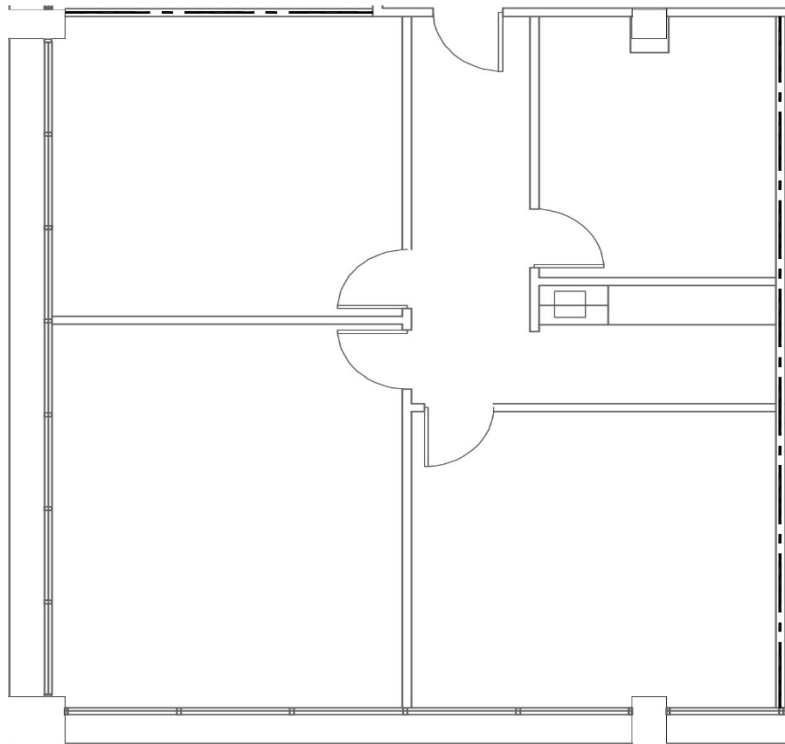

HARTMAN

Energy Plaza I & II

8610 & 8620 North New Braunfels

Suite 305

Approximately 1326 Rentable Square Feet

SPACE AVAILABLE

For more lease information contact us:

210-714-5548