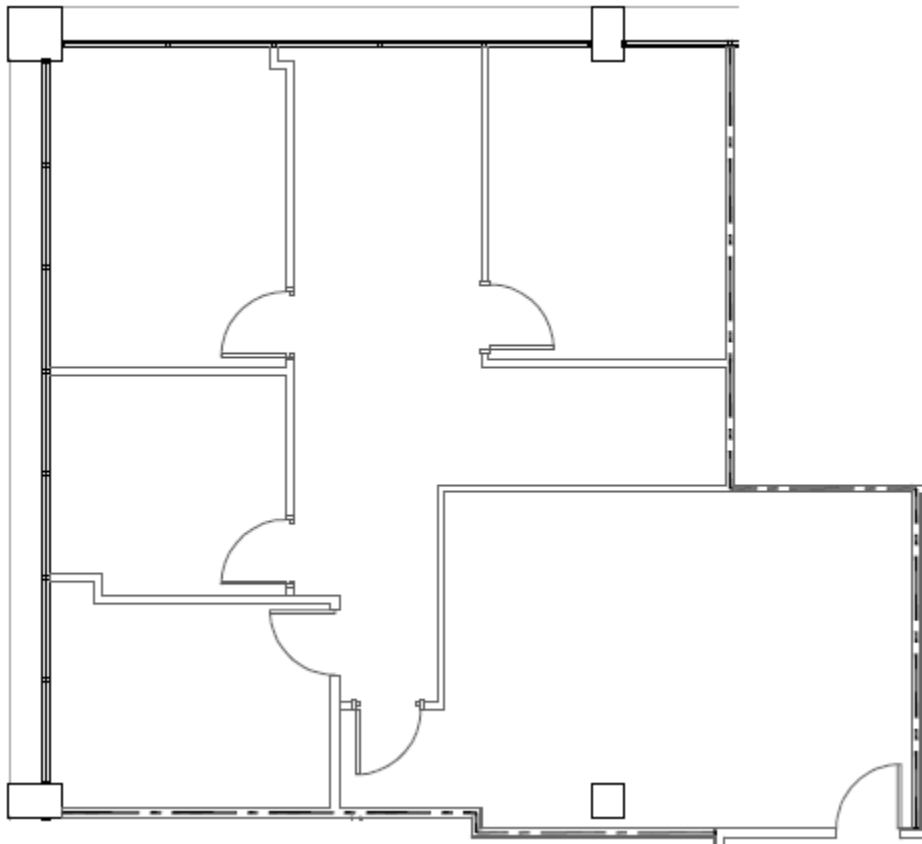

HARTMAN

Energy Plaza I & II

8610 & 8620 North New Braunfels

Suite N605

Approximately 1,447 Rentable Square Feet

SPACE AVAILABLE

For more lease information contact us:

210-714-5548