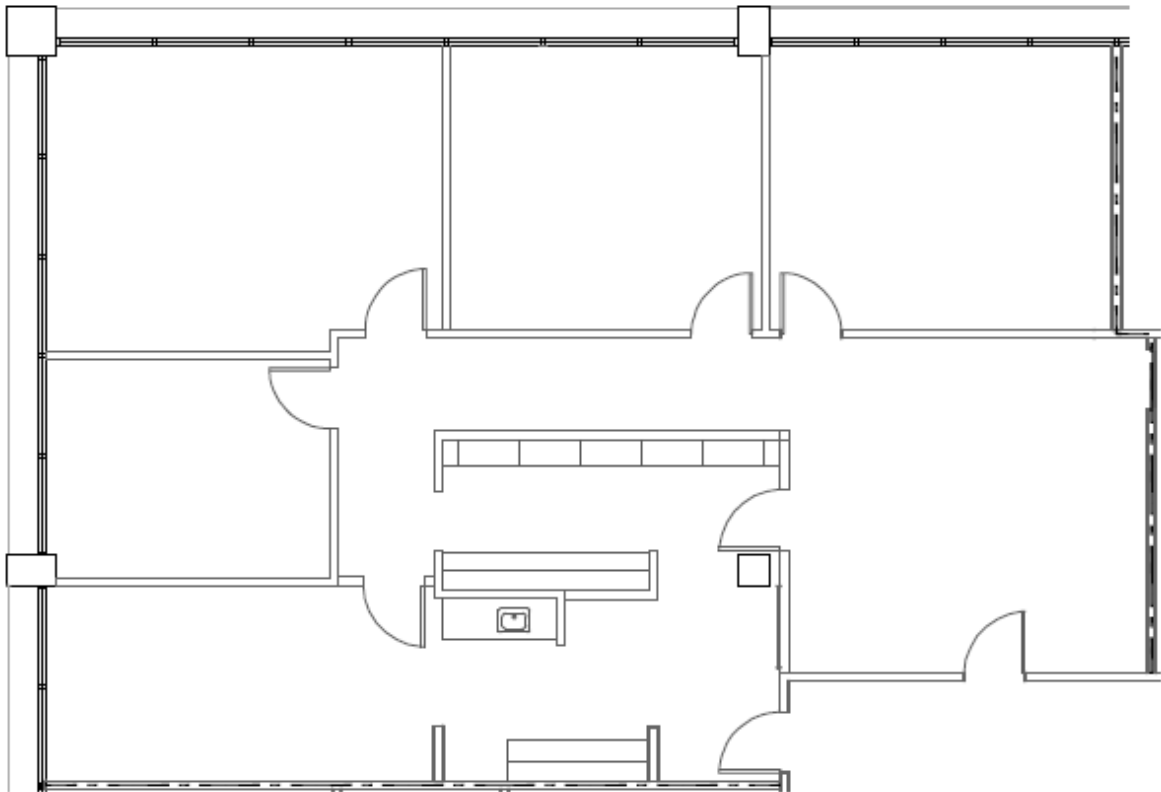

HARTMAN

Energy Plaza I & II

8610 & 8620 North New Braunfels

Suite N612

Approximately 2,196 Rentable Square Feet

SPACE AVAILABLE

For more lease information contact us:

210-714-5548