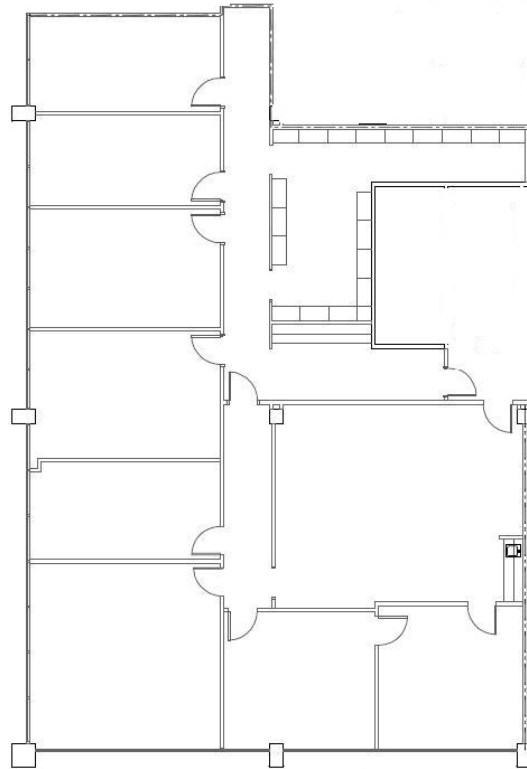

HARTMAN

Energy Plaza I & II

8610 & 8620 North New Braunfels

Suite S410

Approximately 3,881 Rentable Square Feet

SPACE AVAILABLE

For more lease information contact us:

210-714-5548