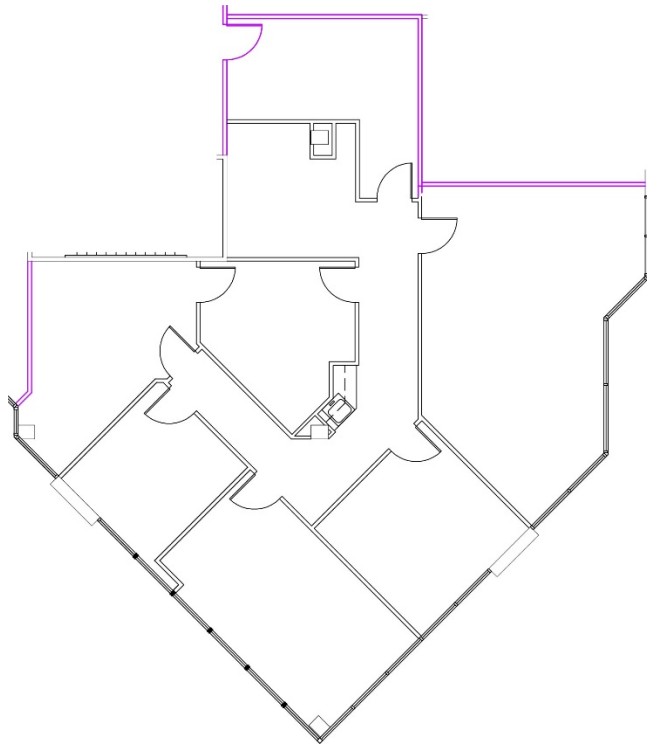

## Suite 201

Approximately 2340 Rentable Square Feet