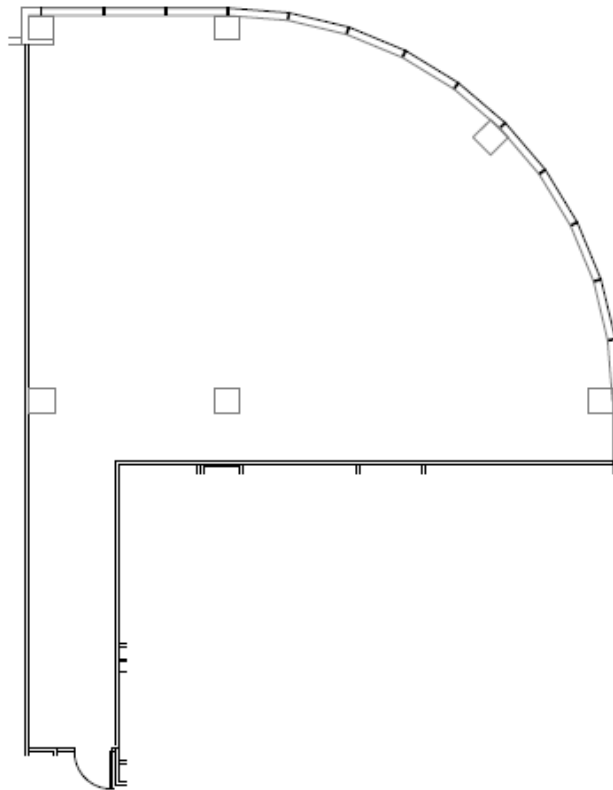

HARTMAN

400 North Belt

400 N. Sam Houston Parkway E.

Suite 102

Approximately 1,913 Rentable Square Feet

SPACE AVAILABLE

For more lease information contact us:

713-467-2222