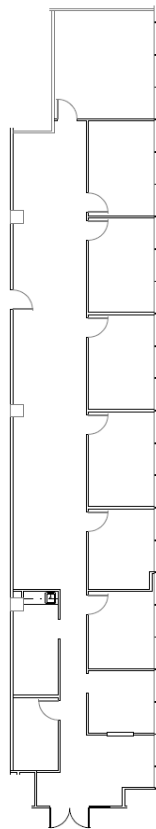

HARTMAN

400 North Belt

400 N. Sam Houston Parkway E.

Suite 105

Approximately 2,958 Rentable Square Feet

SPACE AVAILABLE

For more lease information contact us:

713-467-2222