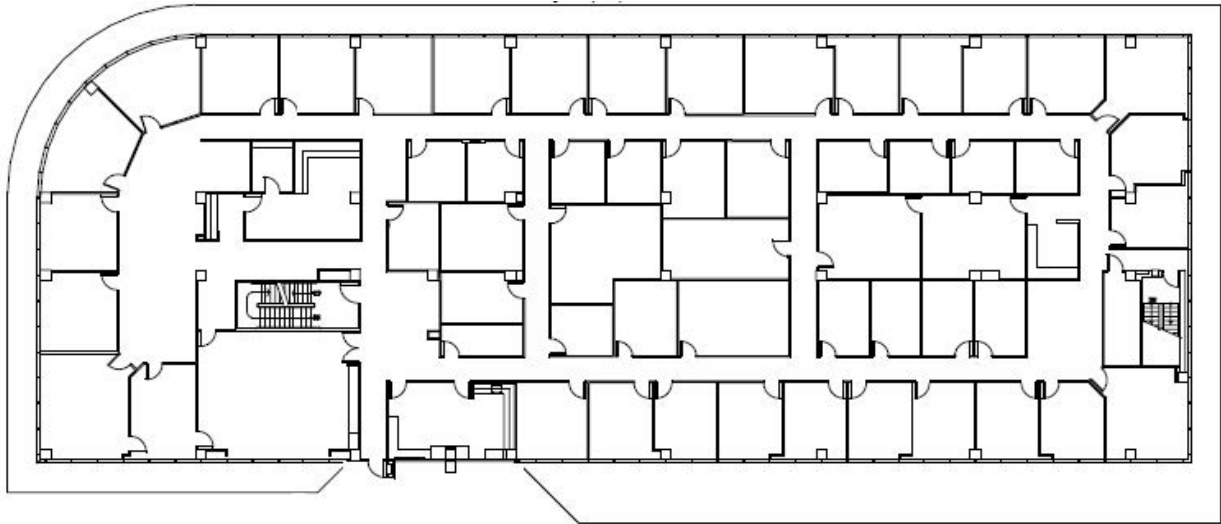

HARTMAN

400 North Belt

400 N. Sam Houston Parkway E.

Suite 1100

Approximately 19,675 Rentable Square Feet

SPACE AVAILABLE

For more lease information contact us:

713-467-2222