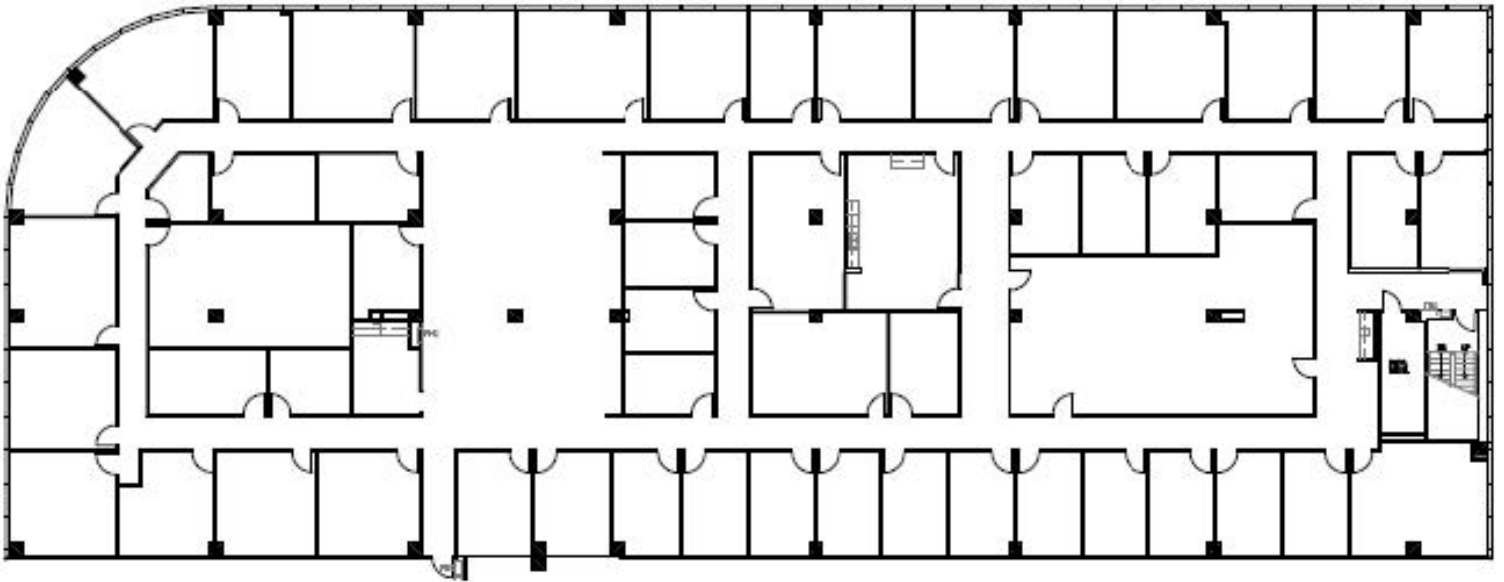

HARTMAN

400 North Belt

400 N. Sam Houston Parkway E.

Suite 600

Approximately 13,742 Rentable Square Feet

SPACE AVAILABLE

For more lease information contact us:

713-467-2222